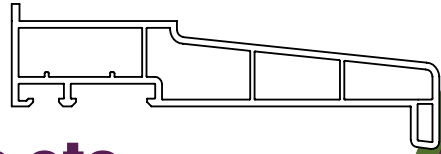

# COLOURED FOIL FRAMES

Applies to: Standard

- Standard Casement Windows
- Standard Tilt & Turn Windows
- Standard Flush Sash
- Residential & French Doors
- Inline Sliding Patio

Please see Ancillary Chart on Page 4 for  
**Cills,  
 Add Ons,  
 Bay Poles etc.**