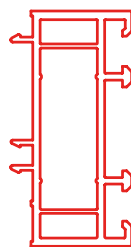

# ANCILLARIES LAMINATION CHART

**P10162 (709162)**  
90° Featured Bay  
Pole Cover

**P10126 (709126)**  
Coupling  
Cover

**P10324 (716324)**  
Sculptured  
Cover

## CILLS, COUPLER AND EXTENSIONS

**P90039 (710039)**  
85mm Cill

**110103**  
150mm Cill

**P90043 (710043)**  
180mm Cill

**P10318 (716318)**  
2mm  
Coupler

**P01068 (714068)**  
15mm  
F / Extension

**P01091 (714091)**  
30mm  
F / Extension