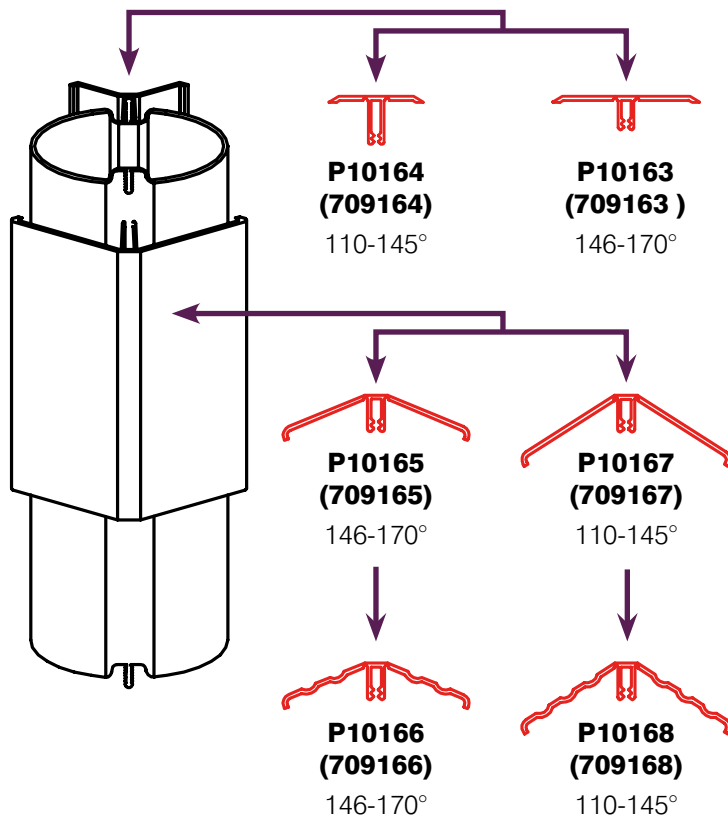

# ANCILLARIES LAMINATION CHART

**P10162 (709162)**  
90° Featured Bay  
Pole Cover

**P10126 (709126)**  
Coupling  
Cover

**P10324 (716324)**  
Sculptured  
Cover

## CILLS, COUPLER AND EXTENSIONS

**P90039 (710039)**  
85mm Cill

**110103**  
150mm Cill

**P90043 (710043)**  
180mm Cill

**P10318 (716318)**  
2mm  
Coupler

**P01068 (714068)**  
15mm  
F / Extension

**P01091 (714091)**  
30mm  
F / Extension